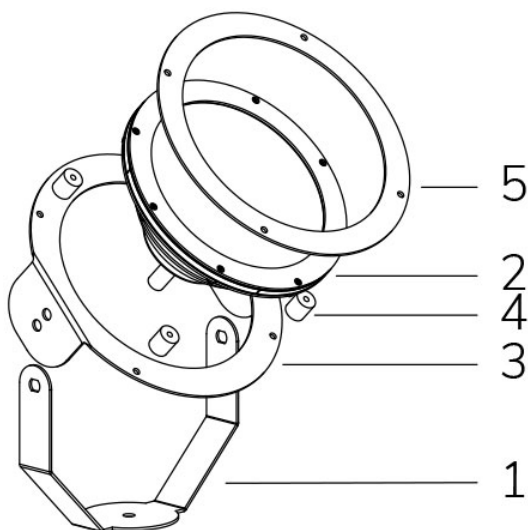

PAR 56 FOUNTANA RGBW POWER 25°

Cod. 6013703594

LAMP WITH SUPPORT and 4m CABLE

LED lamp for fountains with variable RGBW colour, ideal for large installations. PLC control. Available with various lenses to illuminate pools or different water jets. With the orientable bracket installation in any position is possible.

Technical data:

Power supply	12 V AC
Current	6.05 A
Maximum power consumption	52 W
Apparent maximum power	64 VA
Electrical insulation class	III
Connection	4 m NEOPRENE CABLE 2X4
Maximum cable length	22 m
Coverage area m ²	25 - 30
Beam angle	25°
Number of LEDs	36
LED colour	RGBW
Total luminous flux	2970 lumen
White luminous flux	1260 lumen
Red luminous flux	504 lumen
Green luminous flux	864 lumen
Blue luminous flux	216 lumen
Body	AISI316L STEEL AND GLASS
Weight	1.5 kg
Protection rating	IP68
Working conditions	EXCLUSIVELY IN WATER
Maximum ambient temperature	(water) 40 °C
Control signal	POWER LINE COMUNICATION
No. of powerline colours	13
No. of powerline programs	10

- 1 MOUNTING BRACKET
- 2 LAMP
- 3 LAMP SUPPORT
- 4 SPACERS
- 5 SUPPORT RING

16/02/22 - The data in this document may be changed without notice in order to improve the product or to correct any errors.

PAR 56 FOUNTANA RGBW POWER 25°