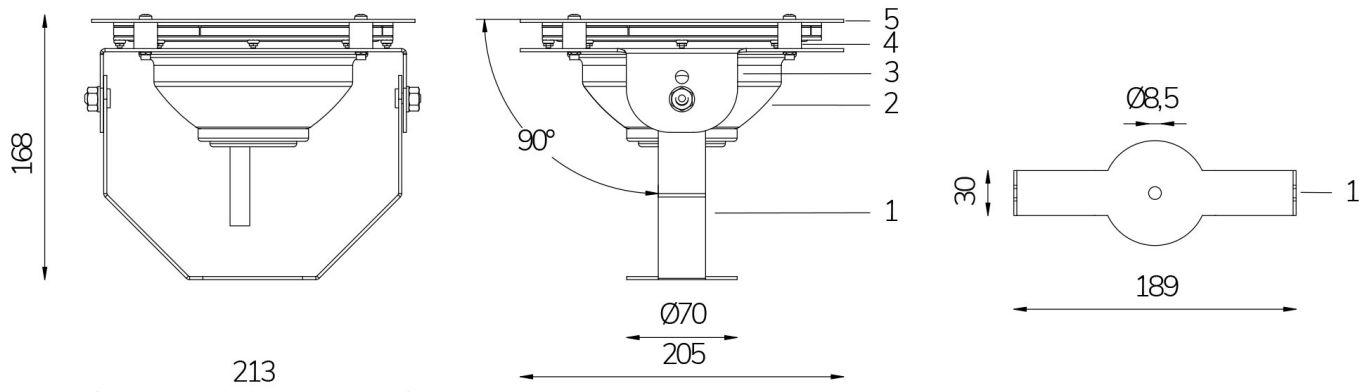

PAR 56 FOUNTANA RGBW POWER 25°

Cod. 6013703594

LAMP WITH SUPPORT and 4m CABLE

LED lamp for fountains with variable RGBW colour, ideal for large installations. PLC control. Available with various lenses to illuminate pools or different water jets. With the orientable bracket installation in any position is possible.

16/02/22 - The data in this document may be changed without notice in order to improve the product or to correct any errors.