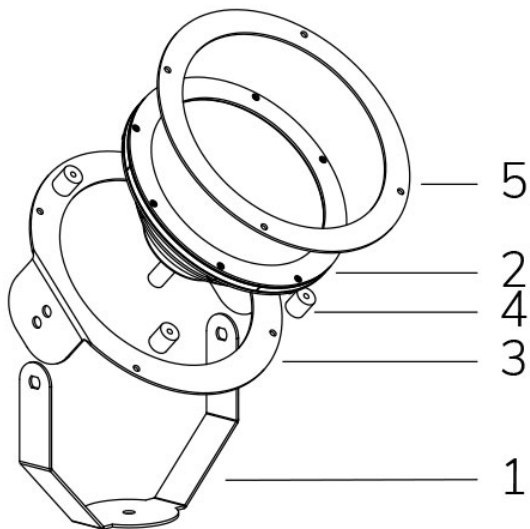

# PAR 56 FOUNTANA RGBW POWER 15°

**Cod. 6013383594**

LAMP WITH SUPPORT and 4m CABLE

LED lamp for fountains with variable RGBW colour, ideal for large installations. PLC control. Available with various lenses to illuminate pools or different water jets. With the orientable bracket installation in any position is possible.

**Technical data:**

Power supply	12 V AC
Current	6.05 A
Maximum power consumption	52 W
Apparent maximum power	64 VA
Electrical insulation class	III
Connection	4 m NEOPRENE CABLE 2X4
Maximum cable length	22 m
Coverage area m <sup>2</sup>	25 - 30
Beam angle	15°
Number of LEDs	36
LED colour	RGBW
Total luminous flux	2970 lumen
White luminous flux	1260 lumen
Red luminous flux	504 lumen
Green luminous flux	864 lumen
Blue luminous flux	216 lumen
Body	AISI316L STEEL AND GLASS
Weight	1.5 kg
Protection rating	IP68
Working conditions	EXCLUSIVELY IN WATER
Maximum ambient temperature	(water) 40 °C
Control signal	POWER LINE COMUNICATION
No. of powerline colours	13
No. of powerline programs	10