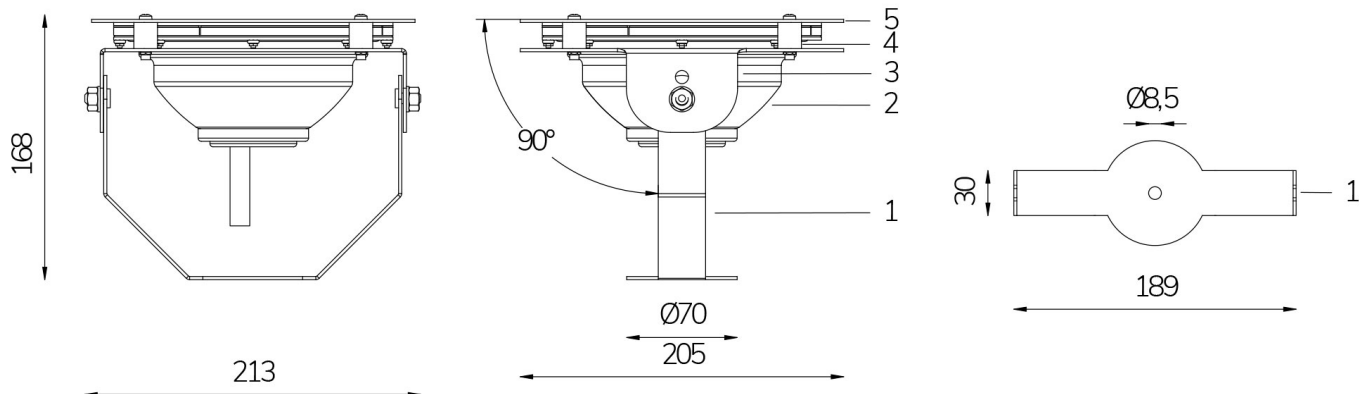

PAR 56 FOUNTANA RGBW POWER 15°

Cod. 6013383594

LAMP WITH SUPPORT and 4m CABLE

LED lamp for fountains with variable RGBW colour, ideal for large installations. PLC control. Available with various lenses to illuminate pools or different water jets. With the orientable bracket installation in any position is possible.

16/02/22 - The data in this document may be changed without notice in order to improve the product or to correct any errors.