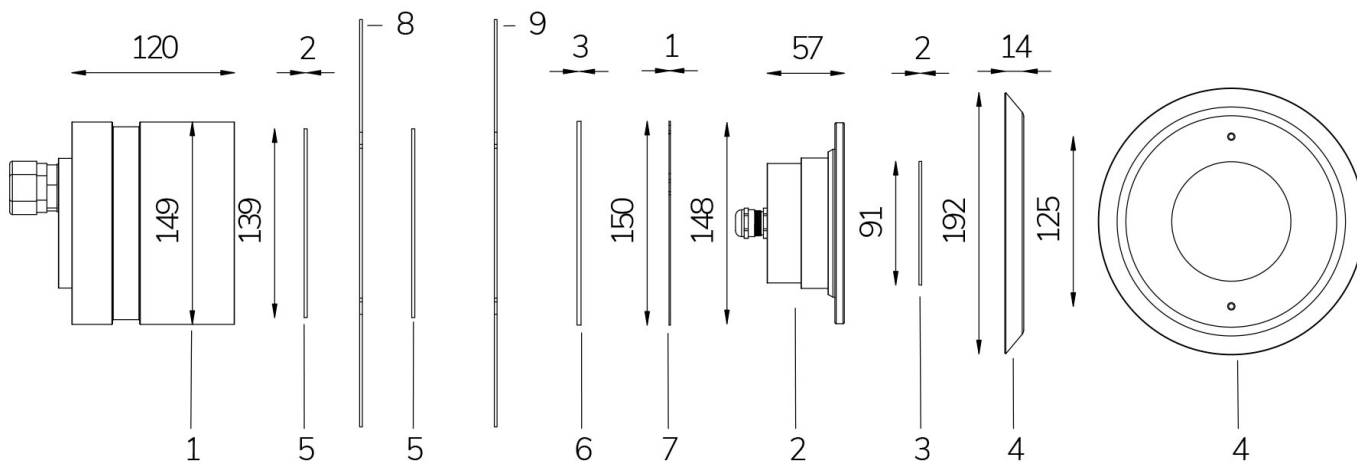

PERLA RGBW POWER

with watertight niche

OC

Cod. 2115512994

LAMP WITH STAINLESS STEEL FLANGE, NICHE, DIFFUSER and 4m of CABLE

LED pool lamp with RGBW variable colour, ideal for large pools. PLC controlled. The niche included contains space to collect the cable for maintenance. For panel and reinforced concrete with tiles or pool liner.

23/07/20 - All specifications included in this document, in the interest of continuous product improvement and to correct any error, can be changed without notice.