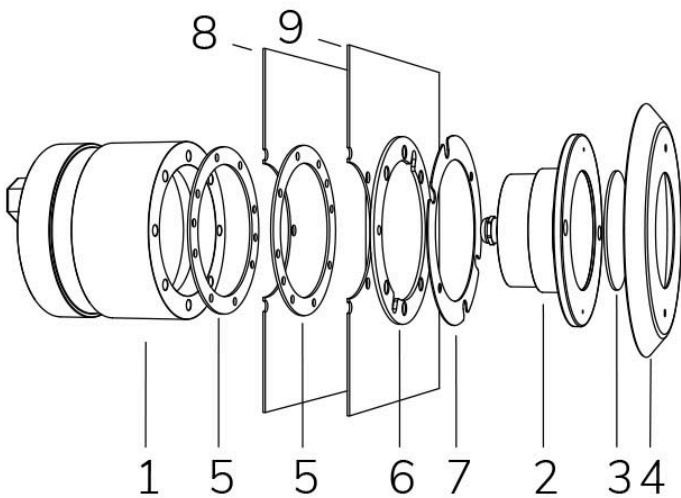

### Technical data:

|                                    |                               |
|------------------------------------|-------------------------------|
| Power supply                       | 12 V AC                       |
| Current                            | 5.25 A                        |
| Maximum real power consumption     | 63 W                          |
| Maximum apparent power consumption | 79 VA                         |
| Electrical insulation class        | III                           |
| Connections                        | 4 m BLUE PBS-POOL CABLE 2X2.5 |
| Maximum cable length               | 14 m                          |
| Area di copertura m <sup>2</sup>   | 25 - 30                       |
| Beam angle                         | 120°                          |
| Number of LEDs                     | 24                            |
| LED color                          | RGBW                          |
| Total luminous flux                | 3200 lumen                    |
| White luminous flux                | 1284 lumen                    |
| Red luminous flux                  | 749 lumen                     |
| Green luminous flux                | 1147 lumen                    |
| Blue luminous flux                 | 20 lumen                      |
| Body made of                       | AISI316L STEEL AND GLASS      |
| Weight                             | 1.5 kg                        |
| Ingress Protection rating          | IP68                          |
| Working conditions                 | EXCLUSIVELY IN WATER          |
| Maximum ambient temperature        | (water) 40 °C                 |
| Control signal                     | POWER LINE COMUNICATION       |
| Nr of programmed colors            | 13                            |
| Nr of programmed sequences         | 10                            |