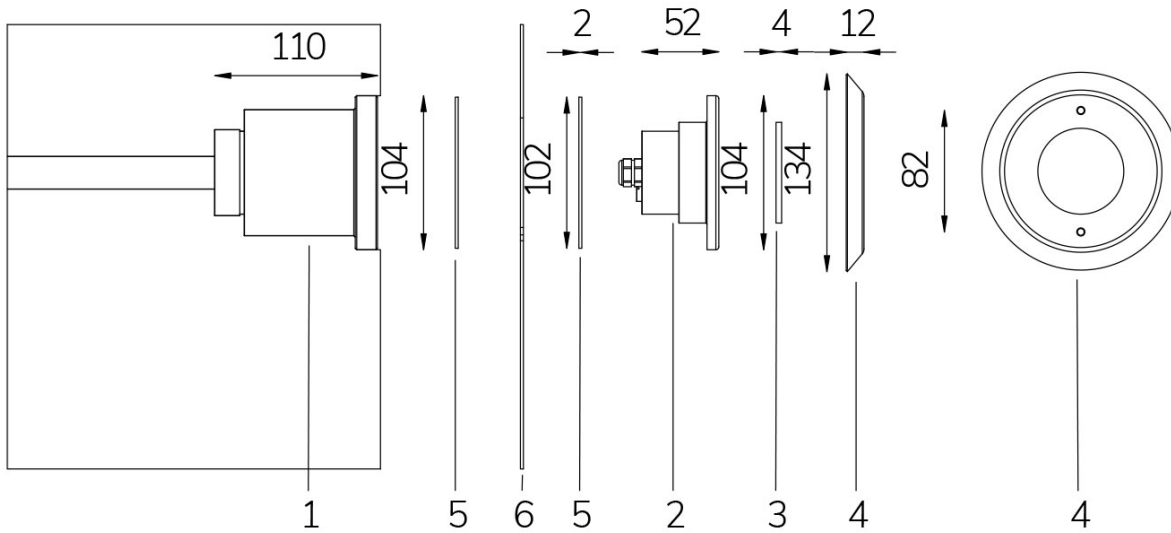

Technical data:

Power supply	12 V AC
Current	1.8 A
Maximum real power consumption	22 W
Maximum apparent power consumption	28 VA
Electrical insulation class	III
Connections	4 m BLUE PBS-POOL CABLE 2X2.5
Maximum cable length	38 m
Area di copertura m ²	15 - 20
Beam angle	120°
Number of LEDs	12
LED color	RGBW
Total luminous flux	1130 lumen
Body made of	AISI316L STEEL AND GLASS
Weight	1.2 kg
Ingress Protection rating	IP67
Working conditions	EXCLUSIVELY IN WATER
Maximum ambient temperature	(water) 40 °C
Control signal	POWER LINE COMUNICATION
Nr of programmed colors	13
Nr of programmed sequences	10

MINI PERLA RGBW

with wall adapter niche not watertight

Cod. 2112835900

LAMP WITH PVC FLANGE, NICHE, DIFFUSER and 4m of CABLE

LED pool lamp with RGBW variable colour, ideal for small and medium pools. PLC controlled.
Niche included with small dimensions. For panel and reinforced concrete with tiles or pool liner.