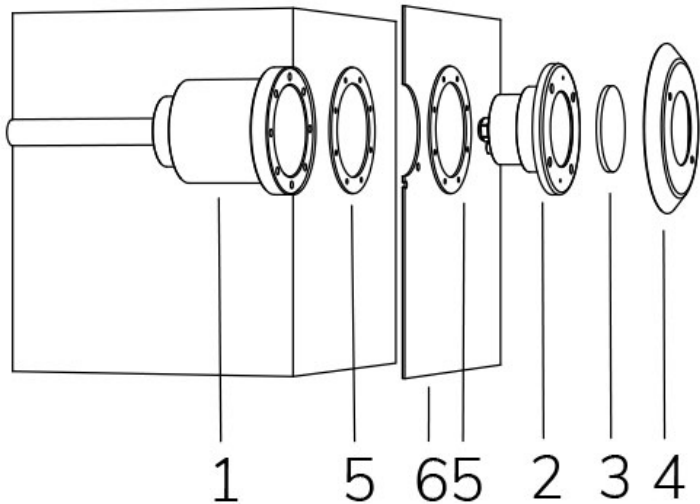

MINI PERLA RGBW

with wall adapter niche not watertight

OC new

Cod. 2112835900

LAMP WITH PVC FLANGE, NICHE, DIFFUSER and 4m of CABLE

LED pool lamp with RGBW variable colour, ideal for small and medium pools. PLC controlled. Niche included with small dimensions. For panel and reinforced concrete with tiles or pool liner.

Technical data:

Power supply	12 V AC
Current	1.8 A
Maximum real power consumption	22 W
Maximum apparent power consumption	28 VA
Electrical insulation class	III
Connections	4 m BLUE PBS-POOL CABLE 2X2.5
Maximum cable length	38 m
Area di copertura m ²	15 - 20
Beam angle	120°
Number of LEDs	12
LED color	RGBW
Total luminous flux	1130 lumen
Body made of	AISI316L STEEL AND GLASS
Weight	1.2 kg
Ingress Protection rating	IP67
Working conditions	EXCLUSIVELY IN WATER
Maximum ambient temperature	(water) 40 °C
Control signal	POWER LINE COMUNICATION
Nr of programmed colors	13
Nr of programmed sequences	10

MINI PERLA RGBW

with wall adapter niche not watertight

Cod. 2112835900

LAMP WITH PVC FLANGE, NICHE, DIFFUSER and 4m of CABLE

LED pool lamp with RGBW variable colour, ideal for small and medium pools. PLC controlled.
Niche included with small dimensions. For panel and reinforced concrete with tiles or pool liner.