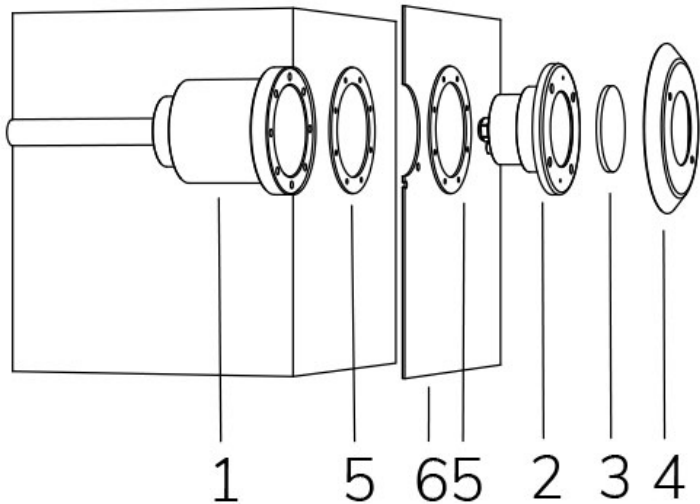

MINI PERLA RGBW

with wall adapter niche not watertight

OC new

Cod. 2112835900L

LAMP WITH PVC FLANGE, DIFFUSER and 4m of CABLE

LED pool lamp with RGBW variable colour, ideal for small and medium pools. PLC controlled. For panel and reinforced concrete with tiles or pool liner. NICHE IS NOT INCLUDED.

Technical data:

Power supply	12 V AC
Current	1.8 A
Maximum real power consumption	22 W
Maximum apparent power consumption	28 VA
Electrical insulation class	III
Connections	4 m BLUE PBS-POOL CABLE 2X2.5
Maximum cable length	38 m
Area di copertura m ²	15 - 20
Beam angle	120°
Number of LEDs	12
LED color	RGBW
Total luminous flux	1130 lumen
Body made of	AISI316L STEEL AND GLASS
Weight	1.2 kg
Ingress Protection rating	IP67
Working conditions	EXCLUSIVELY IN WATER
Maximum ambient temperature	(water) 40 °C
Control signal	POWER LINE COMUNICATION
Nr of programmed colors	13
Nr of programmed sequences	10