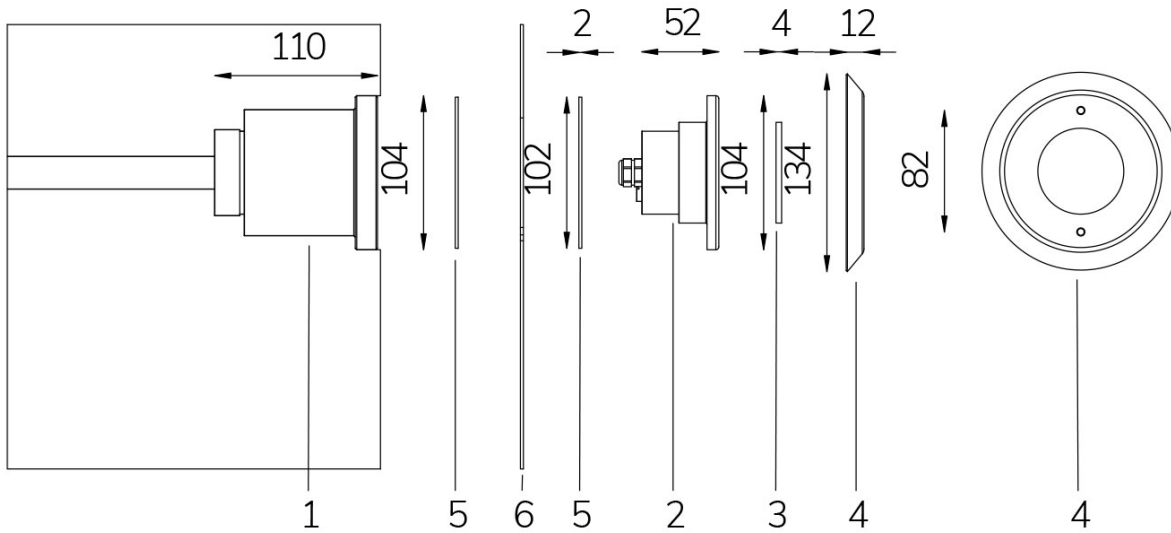

Technical data:

Power supply	12 V AC
Current	1.8 A
Maximum real power consumption	22 W
Maximum apparent power consumption	28 VA
Electrical insulation class	III
Connections	4 m BLUE PBS-POOL CABLE 2X2.5
Maximum cable length	38 m
Area di copertura m ²	15 - 20
Beam angle	120°
Number of LEDs	12
LED color	RGBW
Total luminous flux	1130 lumen
Body made of	AISI316L STEEL AND GLASS
Weight	1.2 kg
Ingress Protection rating	IP67
Working conditions	EXCLUSIVELY IN WATER
Maximum ambient temperature	(water) 40 °C
Control signal	POWER LINE COMUNICATION
Nr of programmed colors	13
Nr of programmed sequences	10

MINI PERLA RGBW

with wall adapter niche not watertight

Cod. 2112835900L

LAMP WITH PVC FLANGE, DIFFUSER and 4m of CABLE

LED pool lamp with RGBW variable colour, ideal for small and medium pools. PLC controlled. For panel and reinforced concrete with tiles or pool liner. NICHE IS NOT INCLUDED.