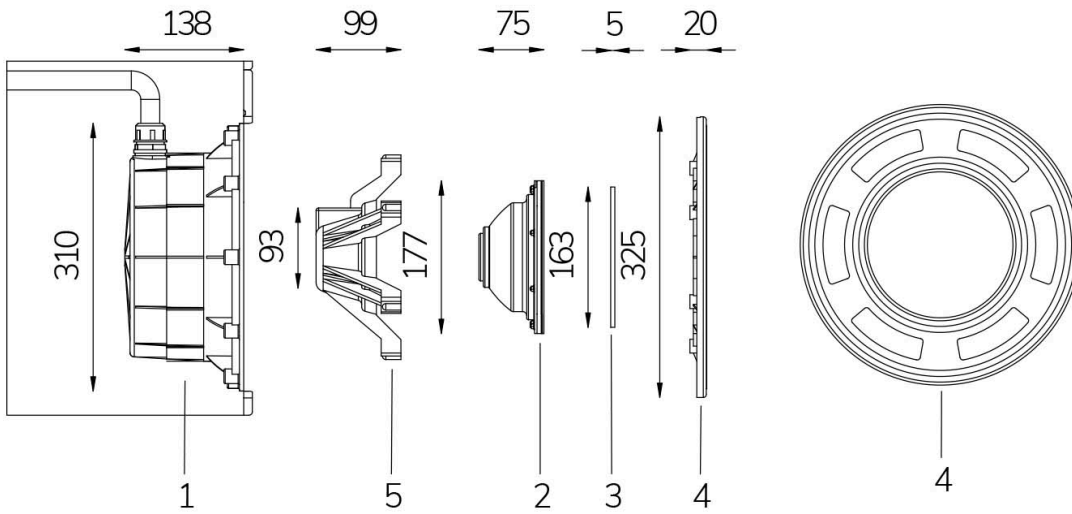

#### Technical data:

Power supply	12 V AC
Current	4.2 A
Maximum real power consumption	45 W
Maximum apparent power consumption	61 VA
Electrical insulation class	III
Connections	2 TERMINALS
Maximum cable length	30 m
Area di copertura m <sup>2</sup>	20 - 25
Replacement of traditional	300 W
Beam angle	120°
Number of LEDs	24
LED color	RGBW
Total luminous flux	1990 lumen
White luminous flux	840 lumen
Red luminous flux	336 lumen
Green luminous flux	576 lumen
Blue luminous flux	144 lumen
Body made of	AISI316L STEEL AND GLASS
Weight	1 kg
Ingress Protection rating	IP68
Working conditions	EXCLUSIVELY IN WATER
Maximum ambient temperature	(water) 40 °C
Control signal	POWER LINE COMUNICATION
Nr of programmed colors	13
Nr of programmed sequences	10

- 1 NICHE
- 2 LAMP
- 3 OPTICAL DIFFUSER
- 4 FRONT FLANGE
- 5 LAMP HOLDER RING

23/07/20 - All specifications included in this document, in the interest of continuous product improvement and to correct any error, can be changed without notice.

# PAR 56 RGBW

OC

**Cod. 4311175900**

LAMP WITHOUT CABLE

LED pool lamp with RGBW variable colour, ideal for medium pools. PLC controlled. The standard PAR 56 dimension makes it possible to install as a replacement for traditional 300 W halogen lamps.