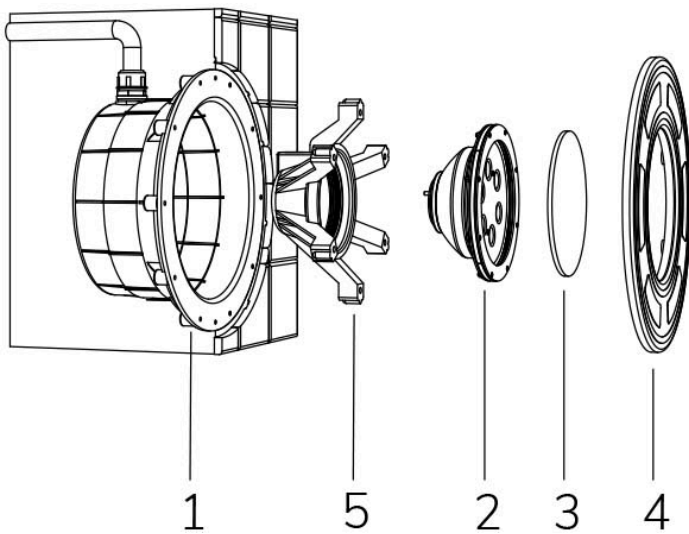

### LAMP WITHOUT CABLE

LED pool lamp with RGBW variable colour, ideal for medium pools. PLC controlled. The standard PAR 56 dimension makes it possible to install as a replacement for traditional 300 W halogen lamps.

#### Technical data:

Power supply	12 V AC
Current	4.2 A
Maximum real power consumption	45 W
Maximum apparent power consumption	61 VA
Electrical insulation class	III
Connections	2 TERMINALS
Maximum cable length	30 m
Area di copertura m <sup>2</sup>	20 - 25
Replacement of traditional	300 W
Beam angle	120°
Number of LEDs	24
LED color	RGBW
Total luminous flux	1990 lumen
White luminous flux	840 lumen
Red luminous flux	336 lumen
Green luminous flux	576 lumen
Blue luminous flux	144 lumen
Body made of	AISI316L STEEL AND GLASS
Weight	1 kg
Ingress Protection rating	IP68
Working conditions	EXCLUSIVELY IN WATER
Maximum ambient temperature	(water) 40 °C
Control signal	POWER LINE COMUNICATION
Nr of programmed colors	13
Nr of programmed sequences	10