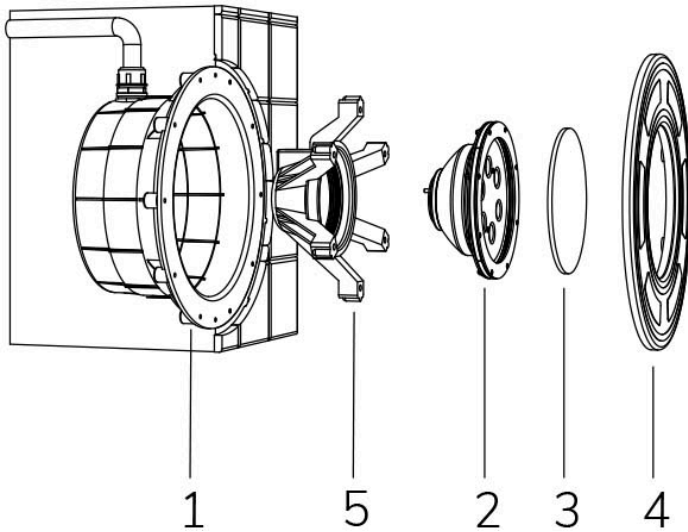

### LAMP WITH 4m of CABLE

LED pool lamp with RGBW variable colour, ideal for medium pools. PLC controlled. The standard PAR 56 dimension makes it possible to install as a replacement for traditional 300 W halogen lamps.

#### Technical data:

Power supply	12 V AC
Current	4.2 A
Maximum real power consumption	45 W
Maximum apparent power consumption	61 VA
Electrical insulation class	III
Connections	4 m NEOPRENE CABLE 2X4
Maximum cable length	30 m
Area di copertura m <sup>2</sup>	20 - 25
Beam angle	120°
Number of LEDs	24
LED color	RGBW
Total luminous flux	1990 lumen
White luminous flux	840 lumen
Red luminous flux	336 lumen
Green luminous flux	576 lumen
Blue luminous flux	144 lumen
Body made of	AISI316L STEEL AND GLASS
Weight	1 kg
Ingress Protection rating	IP68
Working conditions	EXCLUSIVELY IN WATER
Maximum ambient temperature	(water) 40 °C
Control signal	POWER LINE COMUNICATION
Nr of programmed colors	13
Nr of programmed sequences	10