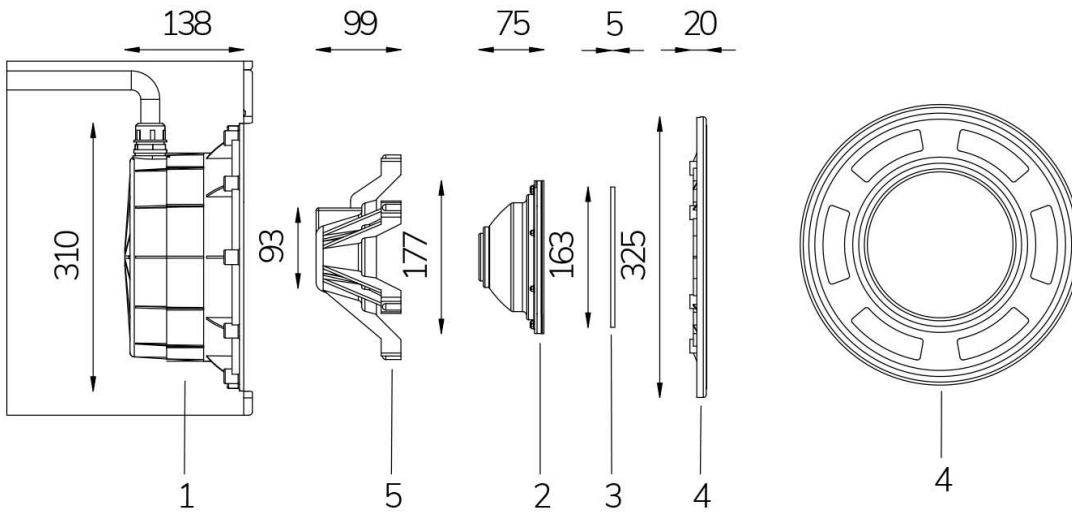

#### Technical data:

Power supply	12 V AC
Current	4.2 A
Maximum real power consumption	45 W
Maximum apparent power consumption	61 VA
Electrical insulation class	III
Connections	4 m NEOPRENE CABLE 2X4
Maximum cable length	30 m
Area di copertura m <sup>2</sup>	20 - 25
Beam angle	120°
Number of LEDs	24
LED color	RGBW
Total luminous flux	1990 lumen
White luminous flux	840 lumen
Red luminous flux	336 lumen
Green luminous flux	576 lumen
Blue luminous flux	144 lumen
Body made of	AISI316L STEEL AND GLASS
Weight	1 kg
Ingress Protection rating	IP68
Working conditions	EXCLUSIVELY IN WATER
Maximum ambient temperature	(water) 40 °C
Control signal	POWER LINE COMUNICATION
Nr of programmed colors	13
Nr of programmed sequences	10

- 1 NICHE
- 2 LAMP
- 3 OPTICAL DIFFUSER
- 4 FRONT FLANGE
- 5 LAMP HOLDER RING

23/07/20 - All specifications included in this document, in the interest of continuous product improvement and to correct any error, can be changed without notice.

# PAR 56 RGBW

OC

**Cod. 4311172400**

LAMP WITH 4m of CABLE

LED pool lamp with RGBW variable colour, ideal for medium pools. PLC controlled. The standard PAR 56 dimension makes it possible to install as a replacement for traditional 300 W halogen lamps.