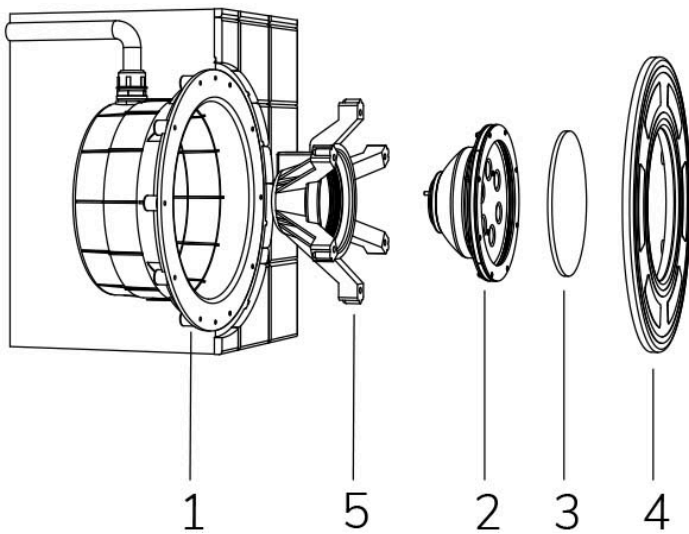

PAR 56 RGBW

OC

Cod. 4311172500

LAMP WITH NICHE and 4m of CABLE

LED pool lamp with RGBW variable colour, ideal for medium pools. PLC controlled. The standard PAR 56 dimension makes it possible to install as a replacement for traditional 300 W halogen lamps.

Technical data:

Power supply	12 V AC
Current	4.2 A
Maximum real power consumption	45 W
Maximum apparent power consumption	61 VA
Electrical insulation class	III
Connections	4 m NEOPRENE CABLE 2X4
Maximum cable length	30 m
Area di copertura m ²	20 - 25
Replacement of traditional	300 W
Beam angle	120°
Number of LEDs	24
LED color	RGBW
Total luminous flux	1990 lumen
White luminous flux	840 lumen
Red luminous flux	336 lumen
Green luminous flux	576 lumen
Blue luminous flux	144 lumen
Body made of	AISI316L STEEL AND GLASS
Weight	1 kg
Ingress Protection rating	IP68
Working conditions	EXCLUSIVELY IN WATER
Maximum ambient temperature	(water) 40 °C
Control signal	POWER LINE COMUNICATION
Nr of programmed colors	13
Nr of programmed sequences	10