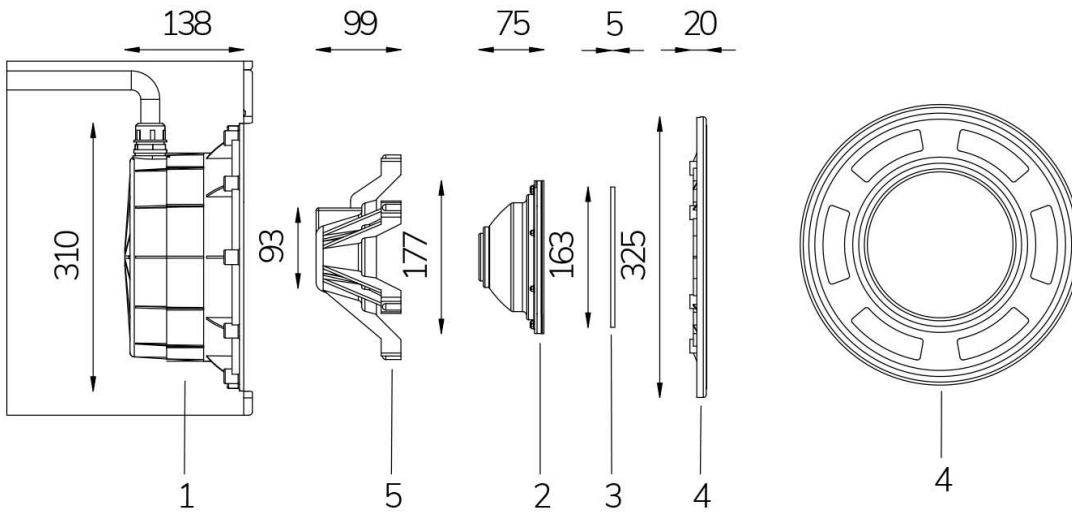

Technical data:

Power supply	12 V AC
Current	4.2 A
Maximum real power consumption	45 W
Maximum apparent power consumption	61 VA
Electrical insulation class	III
Connections	4 m NEOPRENE CABLE 2X4
Maximum cable length	30 m
Area di copertura m ²	20 - 25
Replacement of traditional	300 W
Beam angle	120°
Number of LEDs	24
LED color	RGBW
Total luminous flux	1990 lumen
White luminous flux	840 lumen
Red luminous flux	336 lumen
Green luminous flux	576 lumen
Blue luminous flux	144 lumen
Body made of	AISI316L STEEL AND GLASS
Weight	1 kg
Ingress Protection rating	IP68
Working conditions	EXCLUSIVELY IN WATER
Maximum ambient temperature	(water) 40 °C
Control signal	POWER LINE COMUNICATION
Nr of programmed colors	13
Nr of programmed sequences	10

- 1 NICHE
- 2 LAMP
- 3 OPTICAL DIFFUSER
- 4 FRONT FLANGE
- 5 LAMP HOLDER RING

23/07/20 - All specifications included in this document, in the interest of continuous product improvement and to correct any error, can be changed without notice.

PAR 56 RGBW

OC

Cod. 4311172500

LAMP WITH NICHE and 4m of CABLE

LED pool lamp with RGBW variable colour, ideal for medium pools. PLC controlled. The standard PAR 56 dimension makes it possible to install as a replacement for traditional 300 W halogen lamps.