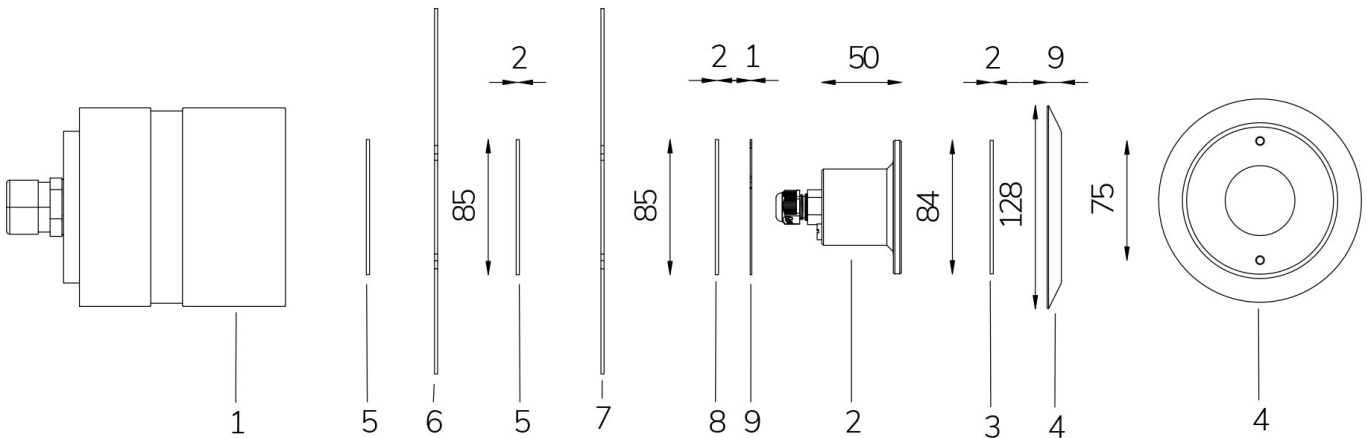

Technical data:

Power supply	12 V AC
Current	1.4 A
Maximum real power consumption	17 W
Maximum apparent power consumption	23 VA
Electrical insulation class	III
Connections	4 m SUBMERSIBLE CABLE 2X0.75
Maximum cable length	18 m
Area di copertura m ²	5 - 10
Beam angle	16°
Number of LEDs	4
LED color	RGBW
Total luminous flux	432 lumen
White luminous flux	196 lumen
Red luminous flux	77 lumen
Green luminous flux	120 lumen
Blue luminous flux	39 lumen
Body made of	AISI316L STEEL AND GLASS
Weight	0.5 kg
Ingress Protection rating	IP68
Working conditions	EXCLUSIVELY IN WATER
Maximum ambient temperature	(water) 40 °C
Control signal	POWER LINE COMUNICATION
Nr of programmed colors	13
Nr of programmed sequences	10

MAGIC SUB RGBW

with watertight niche

Cod. 7905797394

LAMP WITH STAINLESS STEEL FLANGE, NICHE, DIFFUSER and 4m of CABLE

LED pool lamp with RGBW variable colour, ideal for small pools, jacuzzi areas and steps. PLC controlled. The niche included contains space to collect the cable for maintenance. For panel and reinforced concrete with tiles or pool liner.