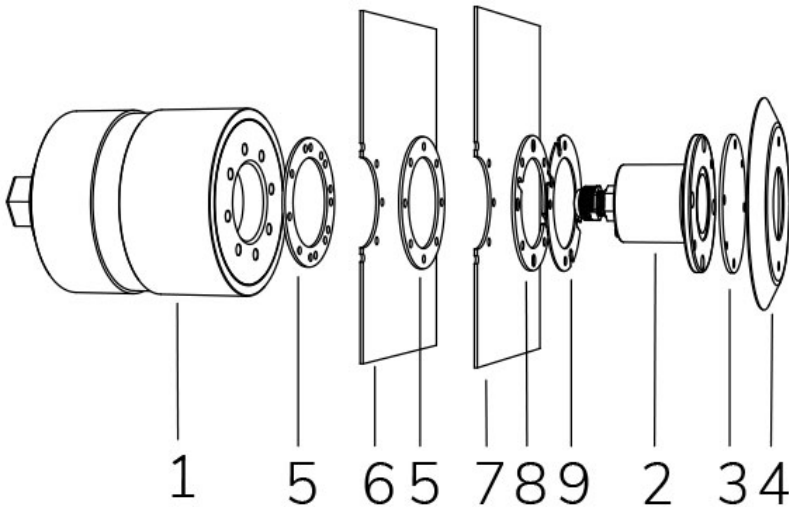

MAGIC SUB RGBW

with watertight niche

OC

new

Cod. 7905797394

LAMP WITH STAINLESS STEEL FLANGE, NICHE, DIFFUSER and 4m of CABLE

LED pool lamp with RGBW variable colour, ideal for small pools, jacuzzi areas and steps. PLC controlled. The niche included contains space to collect the cable for maintenance. For panel and reinforced concrete with tiles or pool liner.

Technical data:

Power supply	12 V AC
Current	1.4 A
Maximum real power consumption	17 W
Maximum apparent power consumption	23 VA
Electrical insulation class	III
Connections	4 m SUBMERSIBLE CABLE 2X0.75
Maximum cable length	18 m
Area di copertura m ²	5 - 10
Beam angle	16°
Number of LEDs	4
LED color	RGBW
Total luminous flux	432 lumen
White luminous flux	196 lumen
Red luminous flux	77 lumen
Green luminous flux	120 lumen
Blue luminous flux	39 lumen
Body made of	AISI316L STEEL AND GLASS
Weight	0.5 kg
Ingress Protection rating	IP68
Working conditions	EXCLUSIVELY IN WATER
Maximum ambient temperature	(water) 40 °C
Control signal	POWER LINE COMUNICATION
Nr of programmed colors	13
Nr of programmed sequences	10

MAGIC SUB RGBW

with watertight niche

Cod. 7905797394

LAMP WITH STAINLESS STEEL FLANGE, NICHE, DIFFUSER and 4m of CABLE

LED pool lamp with RGBW variable colour, ideal for small pools, jacuzzi areas and steps. PLC controlled. The niche included contains space to collect the cable for maintenance. For panel and reinforced concrete with tiles or pool liner.