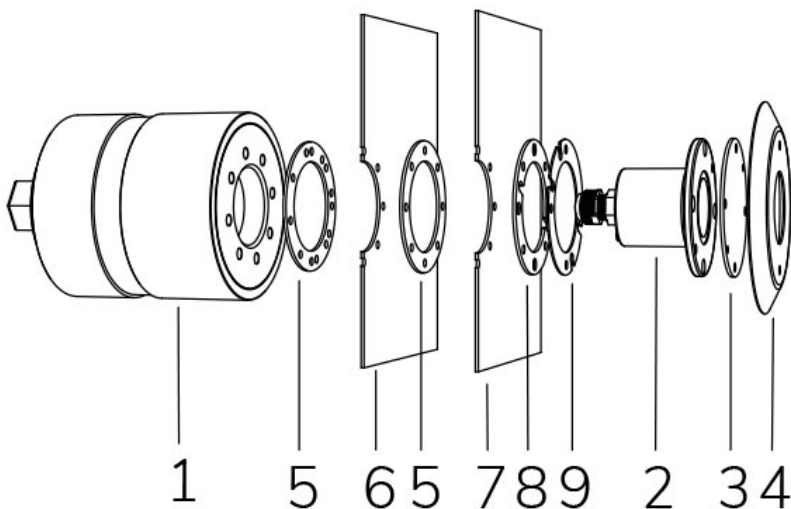

MAGIC SUB RGBW

with watertight niche

OC

new

Cod. 7905797394L

LAMP WITH STAINLESS STEEL FLANGE, DIFFUSER and 4m of CABLE

LED pool lamp with RGBW variable colour, ideal for small pools, jacuzzi areas and steps. Controlled by PLC signal. For panel and reinforced concrete with tiles or pool liner. NICHE IS NOT INCLUDED.

Technical data:

Power supply	12 V AC
Current	1.4 A
Maximum real power consumption	17 W
Maximum apparent power consumption	23 VA
Electrical insulation class	III
Connections	4 m SUBMERSIBLE CABLE 2X0.75
Maximum cable length	18 m
Area di copertura m ²	5 - 10
Beam angle	16°
Number of LEDs	4
LED color	RGBW
Total luminous flux	432 lumen
White luminous flux	196 lumen
Red luminous flux	77 lumen
Green luminous flux	120 lumen
Blue luminous flux	39 lumen
Body made of	AISI316L STEEL AND GLASS
Weight	0.5 kg
Ingress Protection rating	IP68
Working conditions	EXCLUSIVELY IN WATER
Maximum ambient temperature	(water) 40 °C
Control signal	POWER LINE COMUNICATION
Nr of programmed colors	13
Nr of programmed sequences	10

MAGIC SUB RGBW

with watertight niche

Cod. 7905797394L

LAMP WITH STAINLESS STEEL FLANGE, DIFFUSER and 4m of CABLE

LED pool lamp with RGBW variable colour, ideal for small pools, jacuzzi areas and steps. Controlled by PLC signal. For panel and reinforced concrete with tiles or pool liner. NICHE IS NOT INCLUDED.