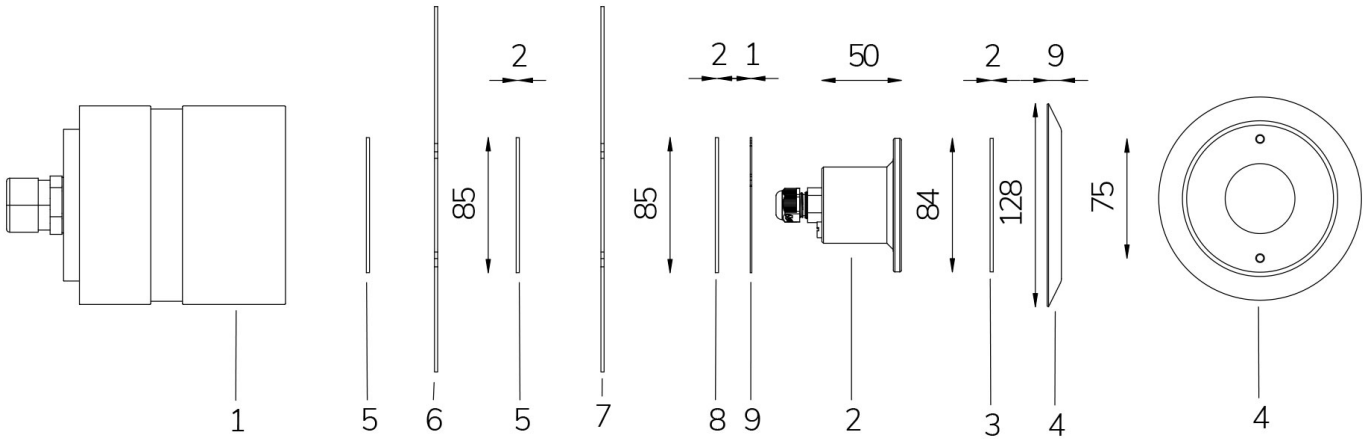

Technical data:

Power supply	12 V AC
Current	1.4 A
Maximum real power consumption	17 W
Maximum apparent power consumption	23 VA
Electrical insulation class	III
Connections	4 m SUBMERSIBLE CABLE 2X0.75
Maximum cable length	18 m
Area di copertura m ²	5 - 10
Beam angle	16°
Number of LEDs	4
LED color	RGBW
Total luminous flux	432 lumen
White luminous flux	196 lumen
Red luminous flux	77 lumen
Green luminous flux	120 lumen
Blue luminous flux	39 lumen
Body made of	AISI316L STEEL AND GLASS
Weight	0.5 kg
Ingress Protection rating	IP68
Working conditions	EXCLUSIVELY IN WATER
Maximum ambient temperature	(water) 40 °C
Control signal	POWER LINE COMUNICATION
Nr of programmed colors	13
Nr of programmed sequences	10

MAGIC SUB RGBW

with watertight niche

Cod. 7905797394L

LAMP WITH STAINLESS STEEL FLANGE, DIFFUSER and 4m of CABLE

LED pool lamp with RGBW variable colour, ideal for small pools, jacuzzi areas and steps. Controlled by PLC signal. For panel and reinforced concrete with tiles or pool liner. NICHE IS NOT INCLUDED.