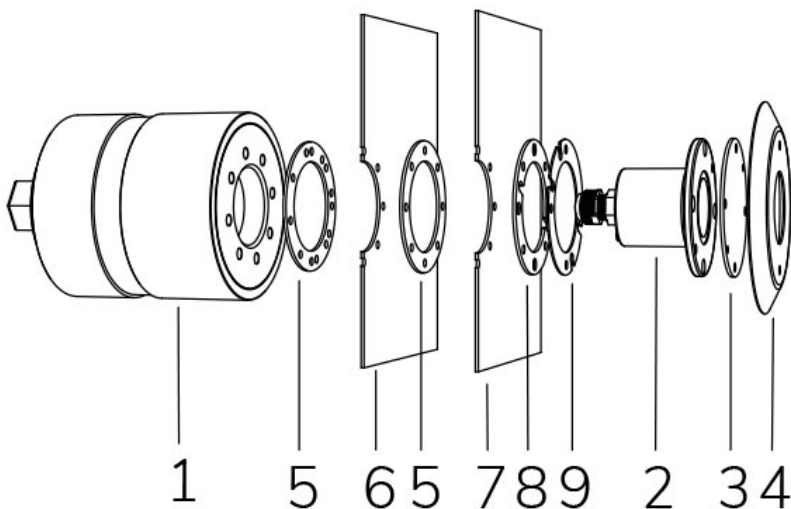

## Cod. 7905340194L

LAMP WITH STAINLESS STEEL FLANGE, DIFFUSER and 4m of CABLE

LED pool lamp with RGBW variable colour, ideal for small pools, jacuzzi areas and steps. Controlled by PLC signal. For panel and reinforced concrete with tiles or pool liner. NICHE IS NOT INCLUDED.

### Technical data:

Power supply	12 V AC
Current	1.4 A
Maximum real power consumption	17 W
Maximum apparent power consumption	23 VA
Electrical insulation class	III
Connections	4 m SUBMERSIBLE CABLE 2X0.75
Maximum cable length	18 m
Area di copertura m <sup>2</sup>	5 - 10
Beam angle	95°
Number of LEDs	4
LED color	RGBW
Total luminous flux	432 lumen
White luminous flux	196 lumen
Red luminous flux	77 lumen
Green luminous flux	120 lumen
Blue luminous flux	39 lumen
Body made of	AISI316L STEEL AND GLASS
Weight	0.5 kg
Ingress Protection rating	IP68
Working conditions	EXCLUSIVELY IN WATER
Maximum ambient temperature	(water) 40 °C
Control signal	POWER LINE COMUNICATION
Nr of programmed colors	13
Nr of programmed sequences	10