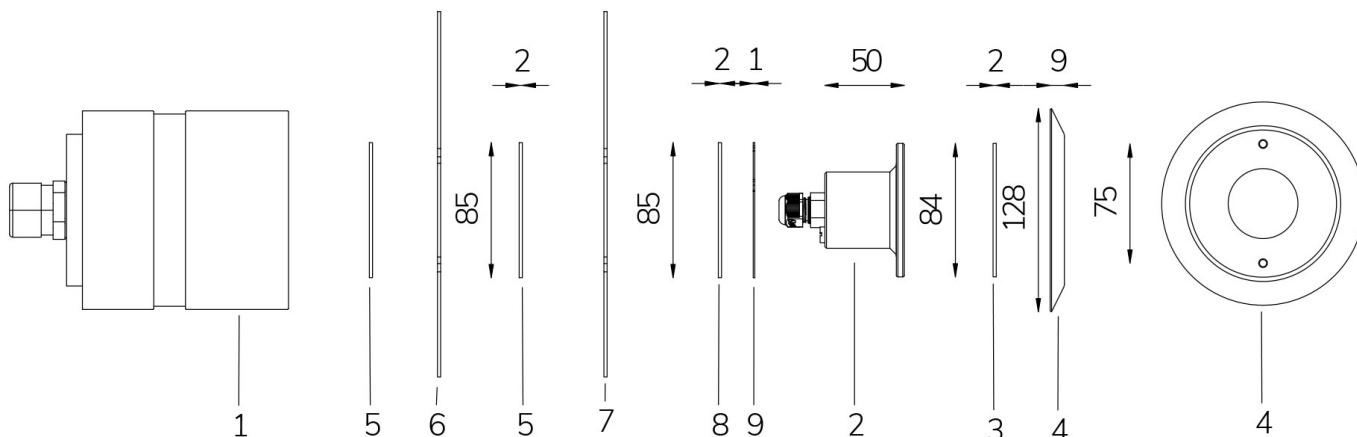

MAGIC SUB RGBW

with watertight niche

Cod. 7905340194L

LAMP WITH STAINLESS STEEL FLANGE, DIFFUSER and 4m of CABLE

LED pool lamp with RGBW variable colour, ideal for small pools, jacuzzi areas and steps. Controlled by PLC signal. For panel and reinforced concrete with tiles or pool liner. NICHE IS NOT INCLUDED.

23/07/20 - All specifications included in this document, in the interest of continuous product improvement and to correct any error, can be changed without notice.