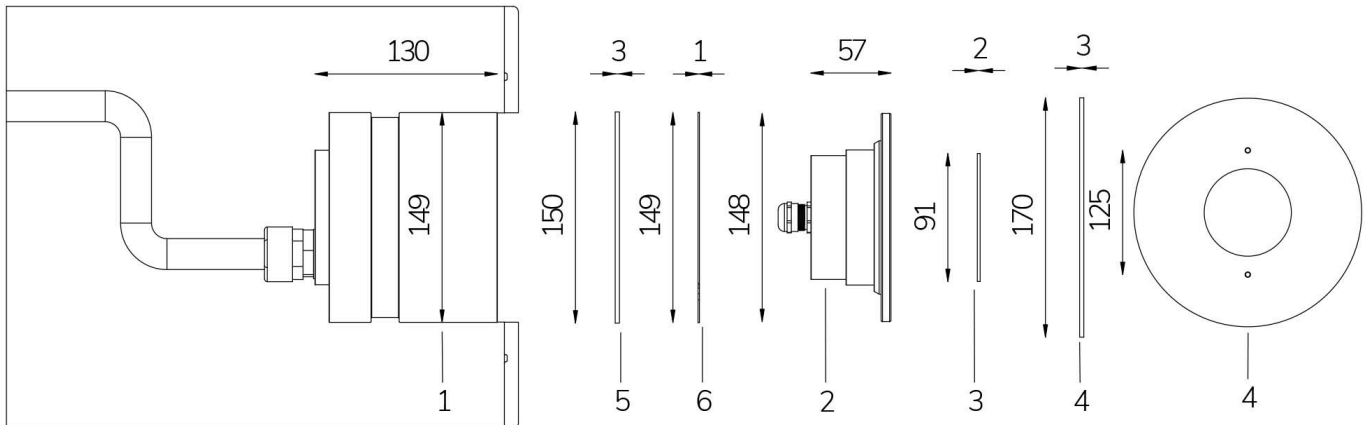

PERLA RGBW POWER IN

DMX

Cod. 2116343194

LAMP WITH STAINLESS STEEL FLANGE, NICHE, DIFFUSER and 4m of CABLE

LED pool lamp with RGBW variable colour, ideal for large pools. Controlled by DMX 512 signal. The niche included contains space to collect the cable for maintenance. For recess installation in reinforced concrete with tiles or pool liner.

23/07/20 - All specifications included in this document, in the interest of continuous product improvement and to correct any error, can be changed without notice.