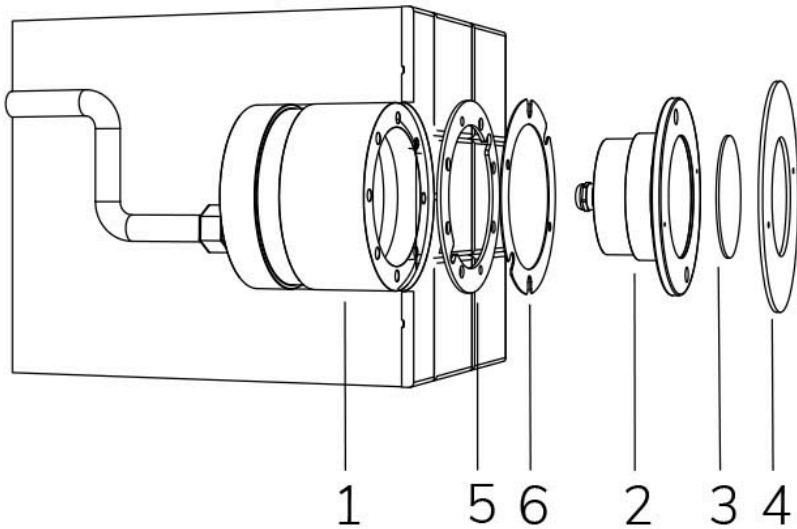

PERLA RGBW POWER IN

DMX

Cod. 2116343194

LAMP WITH STAINLESS STEEL FLANGE, NICHE, DIFFUSER and 4m of CABLE

LED pool lamp with RGBW variable colour, ideal for large pools. Controlled by DMX 512 signal. The niche included contains space to collect the cable for maintenance. For recess installation in reinforced concrete with tiles or pool liner.

Technical data:

Power supply	12 V AC
Current	5.25 A
Maximum real power consumption	63 W
Maximum apparent power consumption	79 VA
Electrical insulation class	III
Connections	4 m BLUE PBS-POOL CABLE 5X1
Maximum cable length	5 m
Area di copertura m ²	25 - 30
Beam angle	120°
Number of LEDs	24
LED color	RGBW
Total luminous flux	3200 lumen
White luminous flux	1284 lumen
Red luminous flux	749 lumen
Green luminous flux	1147 lumen
Blue luminous flux	20 lumen
Body made of	AISI316L STEEL AND GLASS
Weight	1.5 kg
Ingress Protection rating	IP68
Working conditions	EXCLUSIVELY IN WATER
Maximum ambient temperature	(water) 40 °C
Control signal	DMX 512
DMX channels	1 RED, 2 GREEN, 3 BLUE, 4 WHITE, 5 STROBE EFFECT, 6 RAINBOW EFFECT