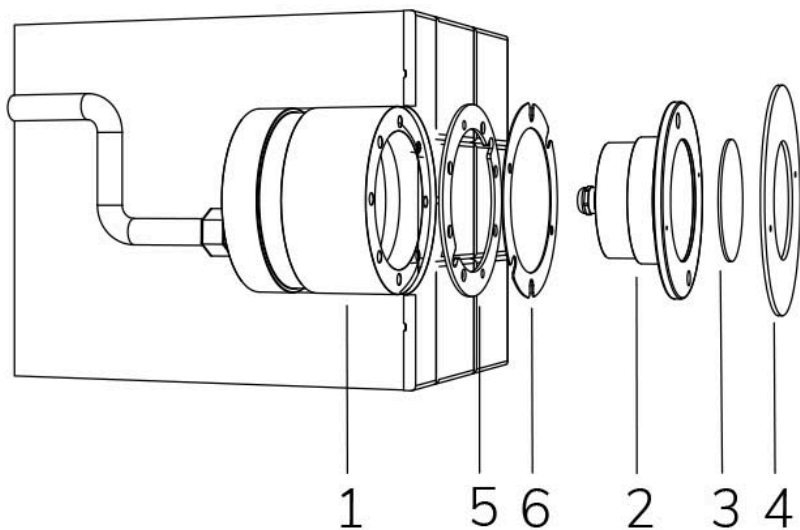

PERLA RGBW POWER IN

DMX

Cod. 2116343194L

LAMP WITH STAINLESS STEEL FLANGE, DIFFUSER and 4m of CABLE

LED pool lamp with RGBW variable colour, ideal for large pools. Controlled by DMX 512 signal. For recess installation in reinforced concrete with tiles or pool liner. NICHE IS NOT INCLUDED.

Technical data:

Power supply	12 V AC
Current	5.25 A
Maximum real power consumption	63 W
Maximum apparent power consumption	79 VA
Electrical insulation class	III
Connections	4 m BLUE PBS-POOL CABLE 5X1
Maximum cable length	5 m
Area di copertura m ²	25 - 30
Beam angle	120°
Number of LEDs	24
LED color	RGBW
Total luminous flux	3200 lumen
White luminous flux	1284 lumen
Red luminous flux	749 lumen
Green luminous flux	1147 lumen
Blue luminous flux	20 lumen
Body made of	AISI316L STEEL AND GLASS
Weight	1.5 kg
Ingress Protection rating	IP68
Working conditions	EXCLUSIVELY IN WATER
Maximum ambient temperature	(water) 40 °C
Control signal	DMX 512
DMX channels	1 RED, 2 GREEN, 3 BLUE, 4 WHITE, 5 STROBE EFFECT, 6 RAINBOW EFFECT