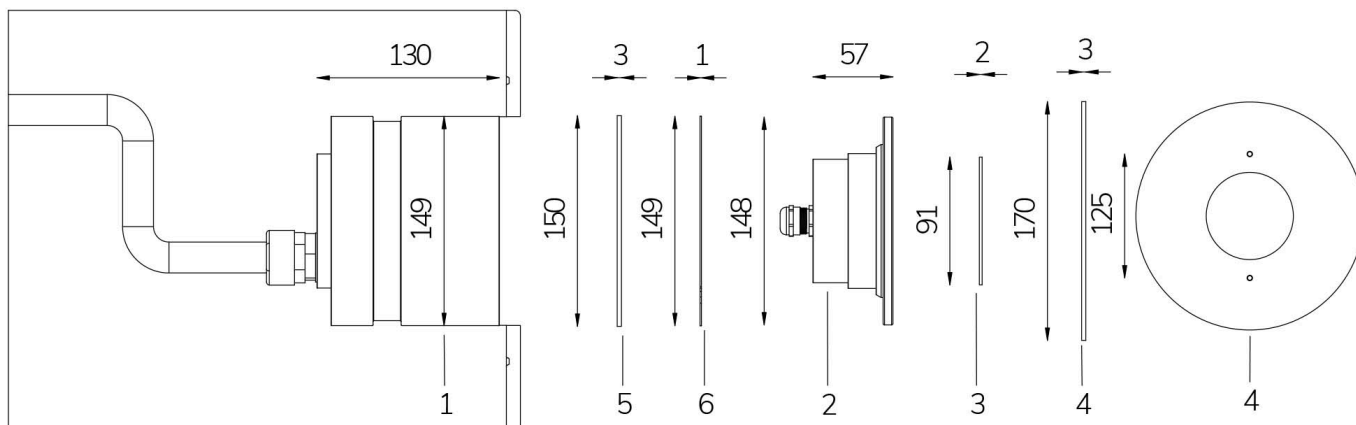

PERLA RGBW POWER IN

DMX

Cod. 2116343194L

LAMP WITH STAINLESS STEEL FLANGE, DIFFUSER and 4m of CABLE

LED pool lamp with RGBW variable colour, ideal for large pools. Controlled by DMX 512 signal. For recess installation in reinforced concrete with tiles or pool liner. NICHE IS NOT INCLUDED.

23/07/20 - All specifications included in this document, in the interest of continuous product improvement and to correct any error, can be changed without notice.