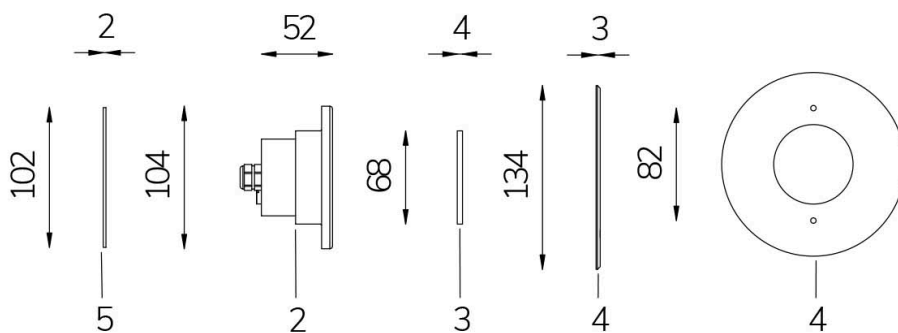

23/07/20 - All specifications included in this document, in the interest of continuous product improvement and to correct any error, can be changed without notice.