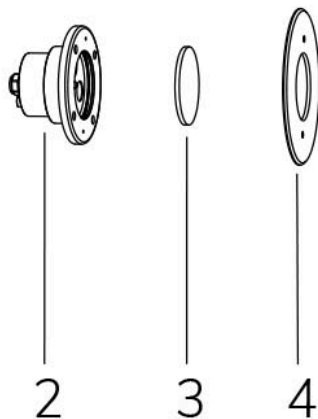

MINI PERLA RGBW IN

with wall adapter niche not watertight

DMX new

Cod. 2112827394L

LAMP WITH STAINLESS STEEL FLANGE, DIFFUSER and 4m of CABLE

LED pool lamp with RGBW variable colour, ideal for small and medium pools. Controlled by DMX 512 signal. For recess installation in reinforced concrete with tiles or pool liner. NICHE IS NOT INCLUDED.

Technical data:

Power supply	12 V AC
Current	1.8 A
Maximum real power consumption	22 W
Maximum apparent power consumption	28 VA
Electrical insulation class	III
Connections	4 m BLUE PBS-POOL CABLE 5X1
Maximum cable length	15 m
Area di copertura m ²	15 - 20
Beam angle	120°
Number of LEDs	12
LED color	RGBW
Total luminous flux	1130 lumen
Body made of	AISI316L STEEL AND GLASS
Weight	1.2 kg
Ingress Protection rating	IP67
Working conditions	EXCLUSIVELY IN WATER
Maximum ambient temperature	(water) 40 °C
Control signal	DMX 512
DMX channels	1 RED, 2 GREEN, 3 BLUE, 4 WHITE, 5 STROBE EFFECT, 6 RAINBOW EFFECT

- 1 NICHE
- 2 LAMP
- 3 OPTICAL DIFFUSER
- 4 FRONT FLANGE
- 5 GASKET

23/07/20 - All specifications included in this document, in the interest of continuous product improvement and to correct any error, can be changed without notice.