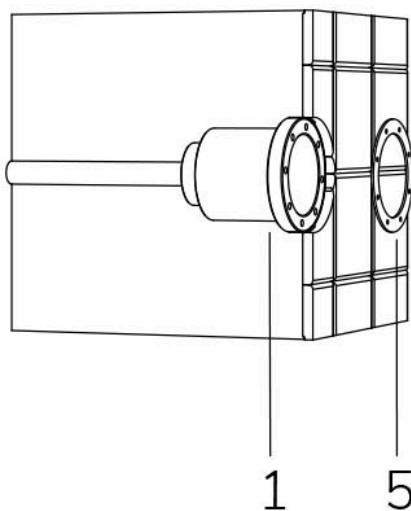

MINI PERLA RGBW IN

with wall adapter niche not watertight

DMX new

Cod. 2112827394L

LAMP WITH STAINLESS STEEL FLANGE, DIFFUSER and 4m of CABLE

LED pool lamp with RGBW variable colour, ideal for small and medium pools. Controlled by DMX 512 signal. For recess installation in reinforced concrete with tiles or pool liner. NICHE IS NOT INCLUDED.

Technical data:

Power supply	12 V AC
Current	1.8 A
Maximum real power consumption	22 W
Maximum apparent power consumption	28 VA
Electrical insulation class	III
Connections	4 m BLUE PBS-POOL CABLE 5X1
Maximum cable length	15 m
Area di copertura m ²	15 - 20
Beam angle	120°
Number of LEDs	12
LED color	RGBW
Total luminous flux	1130 lumen
Body made of	AISI316L STEEL AND GLASS
Weight	1.2 kg
Ingress Protection rating	IP67
Working conditions	EXCLUSIVELY IN WATER
Maximum ambient temperature	(water) 40 °C
Control signal	DMX 512
DMX channels	1 RED, 2 GREEN, 3 BLUE, 4 WHITE, 5 STROBE EFFECT, 6 RAINBOW EFFECT