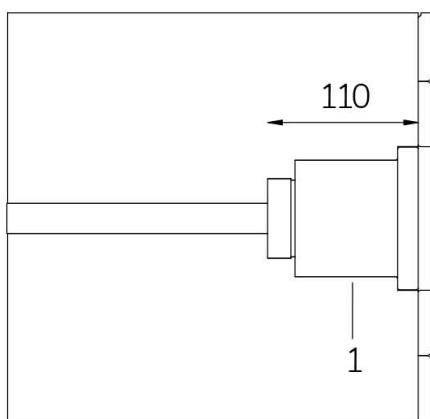

23/07/20 - All specifications included in this document, in the interest of continuous product improvement and to correct any error, can be changed without notice.