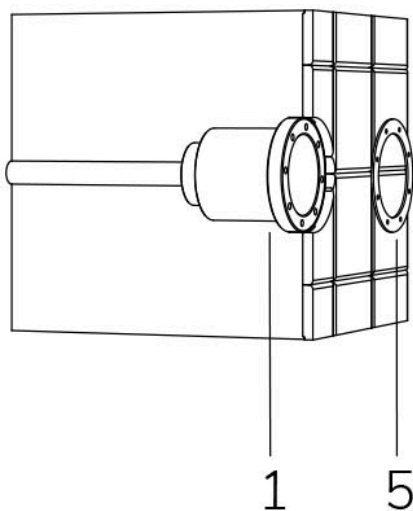

# MINI PERLA RGBW IN

with wall adapter niche not watertight

## Cod. 2112820294

LAMP WITH STAINLESS STEEL FLANGE, NICHE, DIFFUSER and 4m of CABLE

LED pool lamp with RGBW variable colour, ideal for small and medium pools. Controlled by DMX 512 signal. Niche included with small dimensions. For recess installation in reinforced concrete with tiles or pool liner.

### Technical data:

Power supply	12 V AC
Current	1.8 A
Maximum real power consumption	22 W
Maximum apparent power consumption	28 VA
Electrical insulation class	III
Connections	4 m BLUE PBS-POOL CABLE 5X1
Maximum cable length	15 m
Area di copertura m <sup>2</sup>	15 - 20
Beam angle	120°
Number of LEDs	12
LED color	RGBW
Total luminous flux	1130 lumen
Body made of	AISI316L STEEL AND GLASS
Weight	1.2 kg
Ingress Protection rating	IP67
Working conditions	EXCLUSIVELY IN WATER
Maximum ambient temperature	(water) 40 °C
Control signal	DMX 512
DMX channels	1 RED, 2 GREEN, 3 BLUE, 4 WHITE, 5 STROBE EFFECT, 6 RAINBOW EFFECT