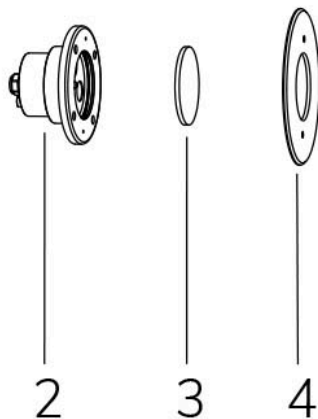

# MINI PERLA RGBW IN

with wall adapter niche not watertight

## Cod. 2112820294

LAMP WITH STAINLESS STEEL FLANGE, NICHE, DIFFUSER and 4m of CABLE

LED pool lamp with RGBW variable colour, ideal for small and medium pools. Controlled by DMX 512 signal. Niche included with small dimensions. For recess installation in reinforced concrete with tiles or pool liner.

### Technical data:

Power supply	12 V AC
Current	1.8 A
Maximum real power consumption	22 W
Maximum apparent power consumption	28 VA
Electrical insulation class	III
Connections	4 m BLUE PBS-POOL CABLE 5X1
Maximum cable length	15 m
Area di copertura m <sup>2</sup>	15 - 20
Beam angle	120°
Number of LEDs	12
LED color	RGBW
Total luminous flux	1130 lumen
Body made of	AISI316L STEEL AND GLASS
Weight	1.2 kg
Ingress Protection rating	IP67
Working conditions	EXCLUSIVELY IN WATER
Maximum ambient temperature	(water) 40 °C
Control signal	DMX 512
DMX channels	1 RED, 2 GREEN, 3 BLUE, 4 WHITE, 5 STROBE EFFECT, 6 RAINBOW EFFECT