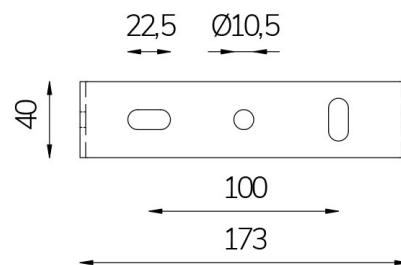

03/06/20 - All specifications included in this document, in the interest of continuous product improvement and to correct any error, can be changed without notice.