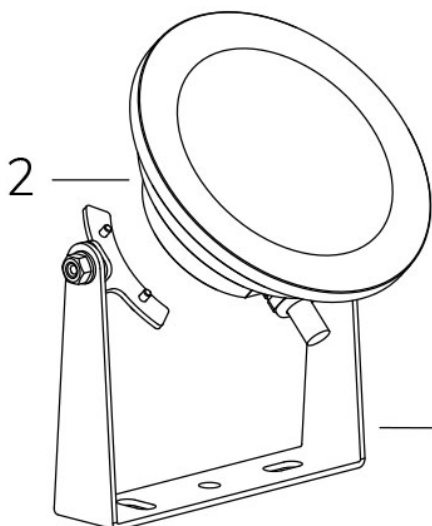

PERLA FOUNTAIN WHITE POWER

FIX new

Cod. 2112563591

LAMP WITH SUPPORT and 4m CABLE

LED lamp for fountain with fixed colour, ideal for large installations. Available with various lenses to illuminate pools or different water jets. With the orientable bracket installation in any position is possible.

Technical data:

Power supply	12 V AC
Current	4.5 A
Maximum real power consumption	54 W
Maximum apparent power consumption	70 VA
Electrical insulation class	III
Connections	4 m BLUE PBS-POOL CABLE 2X2.5
Maximum cable length	14 m
Beam angle	110°
Number of LEDs	36
LED color	COLD WHITE (5300K)
Total luminous flux	5160 lumen
Body made of	AISI316L STEEL AND GLASS
Weight	1 kg
Ingress Protection rating	IP68
Working conditions	EXCLUSIVELY IN WATER
Maximum ambient temperature	(water) 40 °C