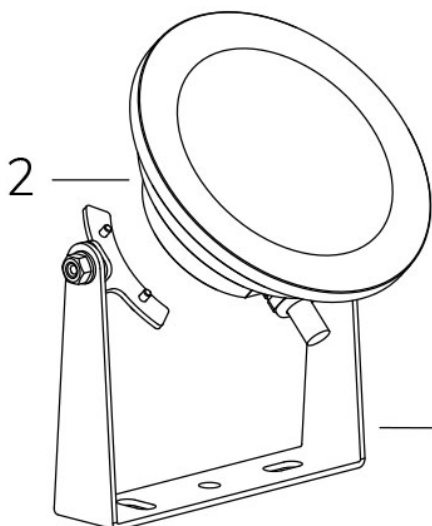

PERLA FOUNTAIN WHITE POWER

FIX new

Cod. 2112613591

LAMP WITH SUPPORT and 4m CABLE

LED lamp for fountain with fixed colour, ideal for large installations. Available with various lenses to illuminate pools or different water jets. With the orientable bracket installation in any position is possible.

Technical data:

Power supply	12 V AC
Current	4.5 A
Maximum real power consumption	54 W
Maximum apparent power consumption	70 VA
Electrical insulation class	III
Connections	4 m BLUE PBS-POOL CABLE 2X2.5
Maximum cable length	14 m
Beam angle	40°
Number of LEDs	36
LED color	COLD WHITE (5300K)
Total luminous flux	5160 lumen
Body made of	AISI316L STEEL AND GLASS
Weight	1 kg
Ingress Protection rating	IP68
Working conditions	EXCLUSIVELY IN WATER
Maximum ambient temperature	(water) 40 °C