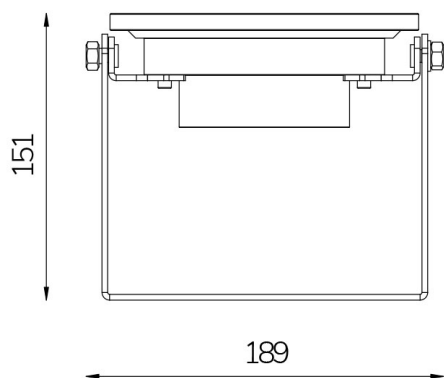

03/06/20 - All specifications included in this document, in the interest of continuous product improvement and to correct any error, can be changed without notice.