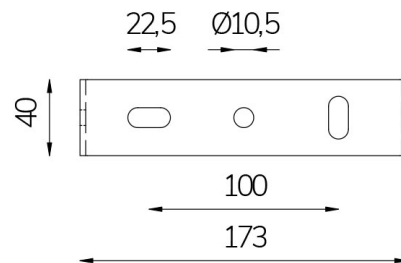

03/06/20 - All specifications included in this document, in the interest of continuous product improvement and to correct any error, can be changed without notice.