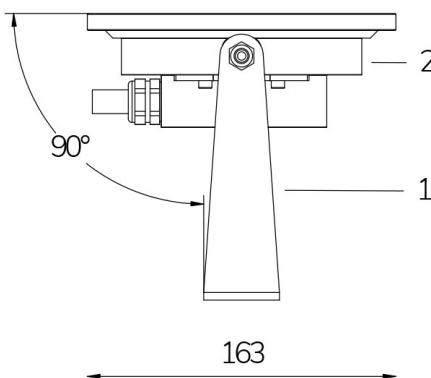

03/06/20 - All specifications included in this document, in the interest of continuous product improvement and to correct any error, can be changed without notice.