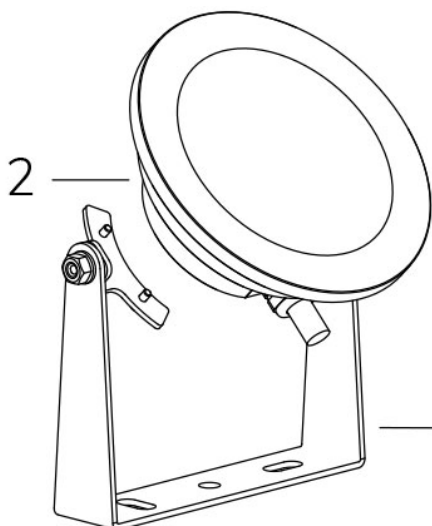

# PERLA FOUNTAIN WHITE POWER

FIX new

**Cod. 2112393591**

LAMP WITH SUPPORT and 4m CABLE

LED lamp for fountain with fixed colour, ideal for large installations. Available with various lenses to illuminate pools or different water jets. With the orientable bracket installation in any position is possible.

Technical data:

Power supply	12 V AC
Current	4.5 A
Maximum real power consumption	54 W
Maximum apparent power consumption	70 VA
Electrical insulation class	III
Connections	4 m BLUE PBS-POOL CABLE 2X2.5
Maximum cable length	14 m
Beam angle	25°
Number of LEDs	36
LED color	COLD WHITE (5300K)
Total luminous flux	5160 lumen
Body made of	AISI316L STEEL AND GLASS
Weight	1 kg
Ingress Protection rating	IP68
Working conditions	EXCLUSIVELY IN WATER
Maximum ambient temperature	(water) 40 °C