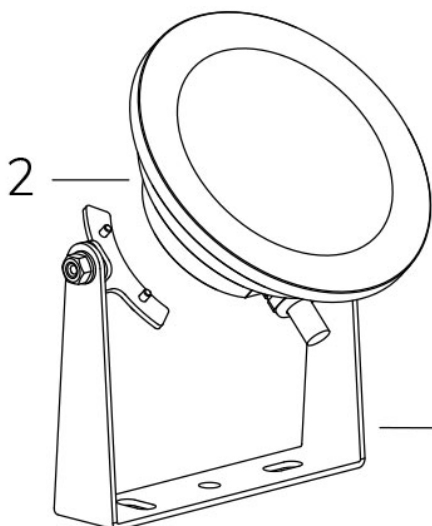

# PERLA FOUNTAIN WHITE POWER

FIX new

**Cod. 2112383591**

LAMP WITH SUPPORT and 4m CABLE

LED lamp for fountain with fixed colour, ideal for large installations. Available with various lenses to illuminate pools or different water jets. With the orientable bracket installation in any position is possible.

Technical data:

Power supply	12 V AC
Current	4.5 A
Maximum real power consumption	54 W
Maximum apparent power consumption	70 VA
Electrical insulation class	III
Connections	4 m BLUE PBS-POOL CABLE 2X2.5
Maximum cable length	14 m
Beam angle	15°
Number of LEDs	36
LED color	COLD WHITE (5300K)
Total luminous flux	5160 lumen
Body made of	AISI316L STEEL AND GLASS
Weight	1 kg
Ingress Protection rating	IP68
Working conditions	EXCLUSIVELY IN WATER
Maximum ambient temperature	(water) 40 °C