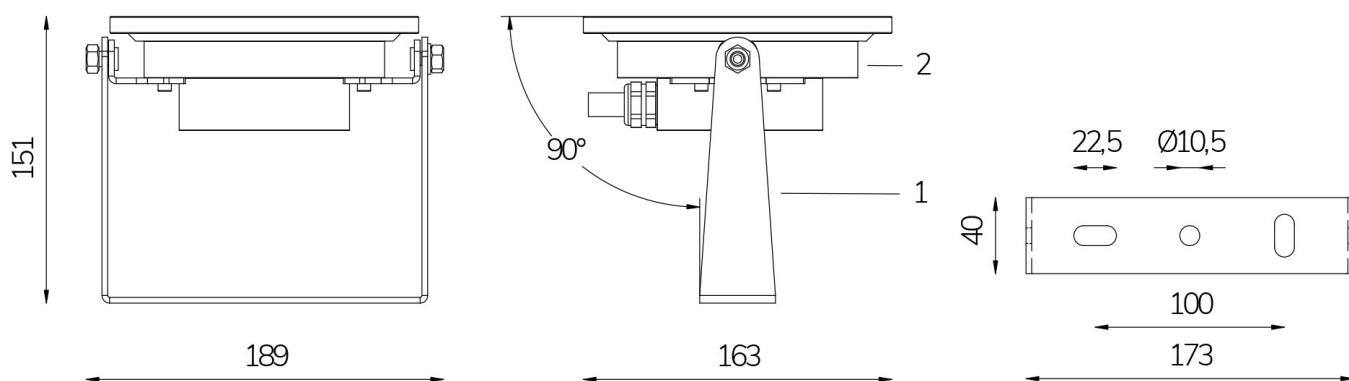

03/06/20 - All specifications included in this document, in the interest of continuous product improvement and to correct any error, can be changed without notice.