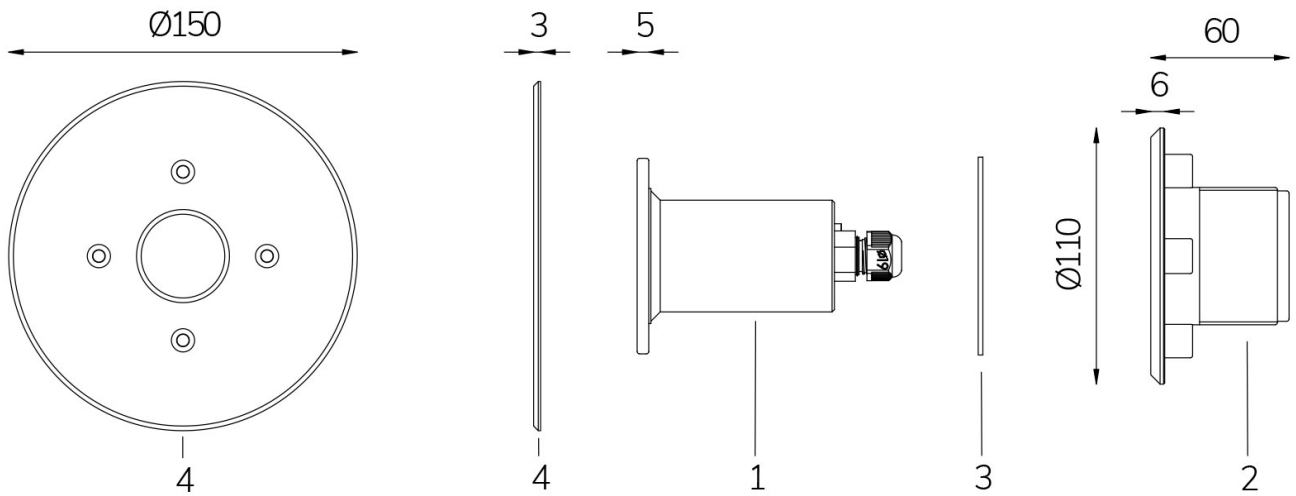

MINI SUB FOUNTAIN RGBW IN

DMX

Cod. 7905155900

LAMP WITH FLANGE, INLET AND 4m CABLE

LED lamp for fountains with variable RGBW colour, ideal for medium and small installations. Controlled with DMX 512 signal. Available with various lenses to illuminate pools or different water jets. Inlet provided for recess installation in reinforced concrete.

04/06/20 - All specifications included in this document, in the interest of continuous product improvement and to correct any error, can be changed without notice.