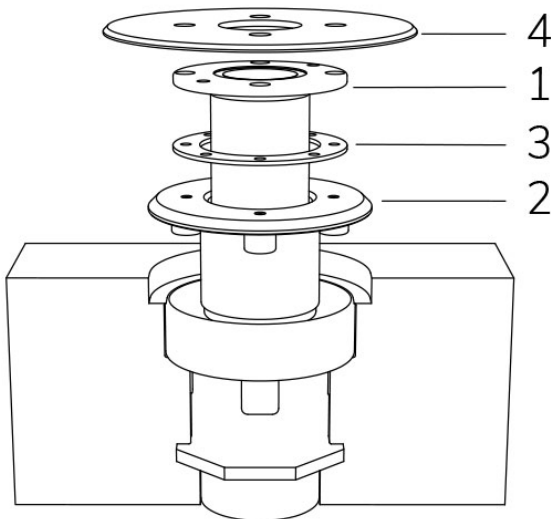

MINI SUB FOUNTAIN RGBW IN

DMX

Cod. 7905155900

LAMP WITH FLANGE, INLET AND 4m CABLE

LED lamp for fountains with variable RGBW colour, ideal for medium and small installations. Controlled with DMX 512 signal. Available with various lenses to illuminate pools or different water jets. Inlet provided for recess installation in reinforced concrete.

Technical data:

Power supply	12 V AC
Current	1.4 A
Maximum real power consumption	17 W
Maximum apparent power consumption	23 VA
Electrical insulation class	III
Connections	4 m BLUE PBS-POOL CABLE 5X0.5
Maximum cable length	12 m
Beam angle	95°
Number of LEDs	4
LED color	RGBW
Total luminous flux	432 lumen
White luminous flux	196 lumen
Red luminous flux	77 lumen
Green luminous flux	120 lumen
Blue luminous flux	39 lumen
Body made of	AISI316L STEEL AND GLASS
Weight	0.8 kg
Ingress Protection rating	IP68
Working conditions	EXCLUSIVELY IN WATER
Maximum ambient temperature	(water) 40 °C
Control signal	DMX 512
DMX channels	1 RED, 2 GREEN, 3 BLUE, 4 WHITE, 5 STROBE EFFECT, 6 RAINBOW EFFECT

- 1 LAMP
- 2 INLET FITTING
- 3 GASKET
- 4 FRONT FLANGE

04/06/20 - All specifications included in this document, in the interest of continuous product improvement and to correct any error, can be changed without notice.