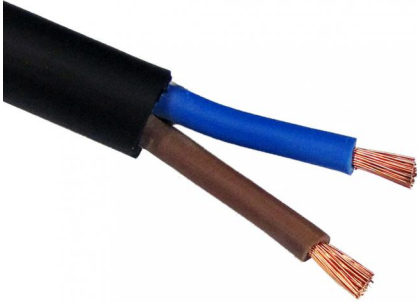

# SPECIAL CABLES

**Cod. 9003120012**

SPECIAL CABLES

Special cables for electrical connections.

Technical data:

Conductors	2 x 6 mm <sup>2</sup>
Type	A
External diameter	14 mm
Insulation	NEOPRENE

14/06/19 - All specifications included in this document, in the interest of continuous product improvement and to correct any error, can be changed without notice.