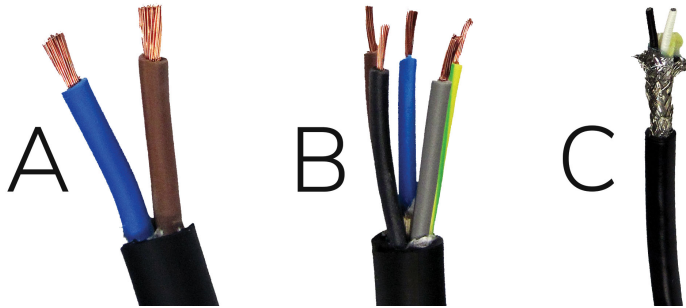

# SPECIAL CABLES

**Cod. 9003120012**

SPECIAL CABLES

Special cables for electrical connections.

Technical data:

Conductors	2 x 6 mm <sup>2</sup>
Type	A
External diameter	14 mm
Insulation	NEOPRENE

14/06/19 - All specifications included in this document, in the interest of continuous product improvement and to correct any error, can be changed without notice.